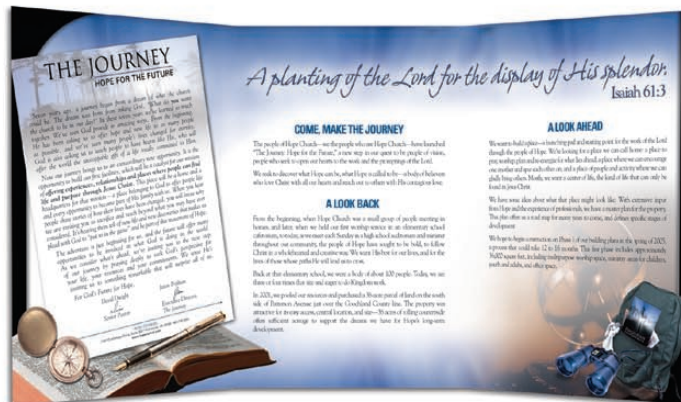

Our reference-based approach to developing your communications...puts you in the director's chair.

COMPLETED CAMPAIGN

HOPE CHURCH (Richmond, VA)

Communications Package

- Logo • Letterhead • No.10 Envelope • Commitment Card • Bookmark • Event Invitation • Post Card • Sticker
- Event Envelope • 3-Panel Brochure (Small) • Devotional Guide Cover • No.9 Envelope