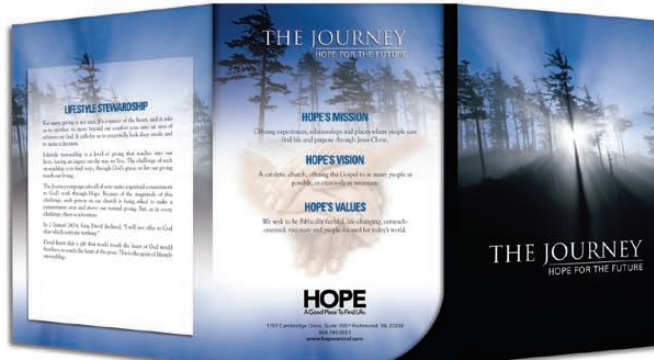

Our reference-based approach to developing your communications...puts you in the director's chair.

COMPLETED CAMPAIGN

HOPE CHURCH (Richmond, VA)

Communications Package

- Logo • Letterhead • No.10 Envelope • Commitment Card • Bookmark • Event Invitation • Post Card • Sticker
- Event Envelope • 3-Panel Brochure (Small) • Devotional Guide Cover • No.9 Envelope