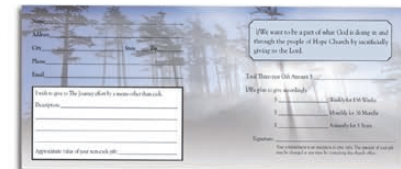

Our reference-based approach to developing your communications...puts you in the director's chair.

COMPLETED CAMPAIGN

HOPE CHURCH (Richmond, VA)

Communications Package

- Logo • Letterhead • No.10 Envelope • Commitment Card • Bookmark • Event Invitation • Post Card • Sticker
- Event Envelope • 3-Panel Brochure (Small) • Devotional Guide Cover • No.9 Envelope