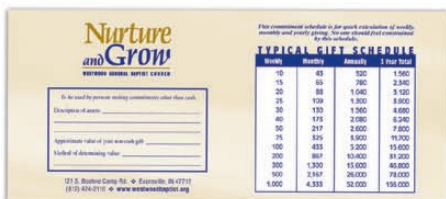

Our reference-based approach to developing your communications...puts you in the director's chair.

COMPLETED CAMPAIGN

WESTWOOD GENERAL BAPTIST CHURCH (Evansville, IN)

Communications Package

- Logo • Letterhead • No.10 Envelope • Prayer Magnet • Commitment Card
- Post Card Mailer • 2-Panel Brochure (Small) • Poster